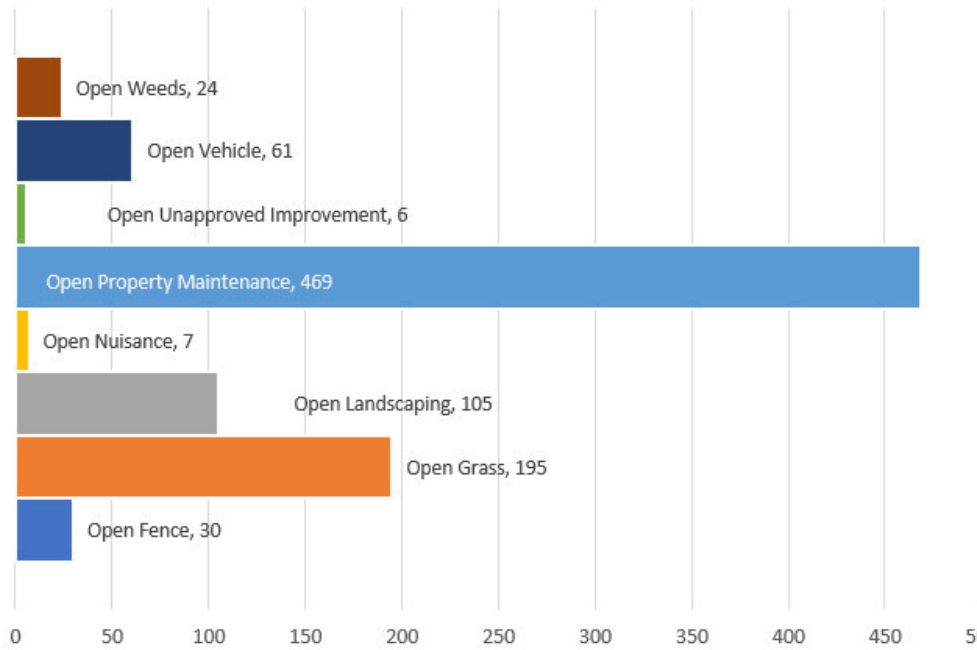

Violation Summary for 2023 YDT

Open vs Closed Through December 2023

Violation Summary for 2023 YDT

Open / Closed Through December 2023

Opened in 2023 -

Closed in 2023 -

Violation Summary for 2023 YDT

Open Through December 2023

2023 CANYON CREEK VIOLATION TREND OPEN

■ Open Fence
 ■ Open Grass
 ■ Open Landscaping
 ■ Open Nuisance
 ■ Open Property Maintenance
 ■ Open Unapproved Improvement
 ■ Open Vehicle
 ■ Open Weeds

Trash cans	Level 1-CN	49
Trash cans	Level 2-WN	4
Trash cans	Level 3-50	1
Trash cans	Level 4-50	1

Violation Summary for 2023 YDT

Closed Through December 2023

2023 CANYON CREEK VIOLATION TREND CLOSED

■ Closed Fence
 ■ Closed Grass
 ■ Closed Landscaping
 ■ Closed Nuisance
 ■ Closed Property Maintenance
 ■ Closed Unapproved Improvement
 ■ Closed Vehicle
 ■ Closed Weeds