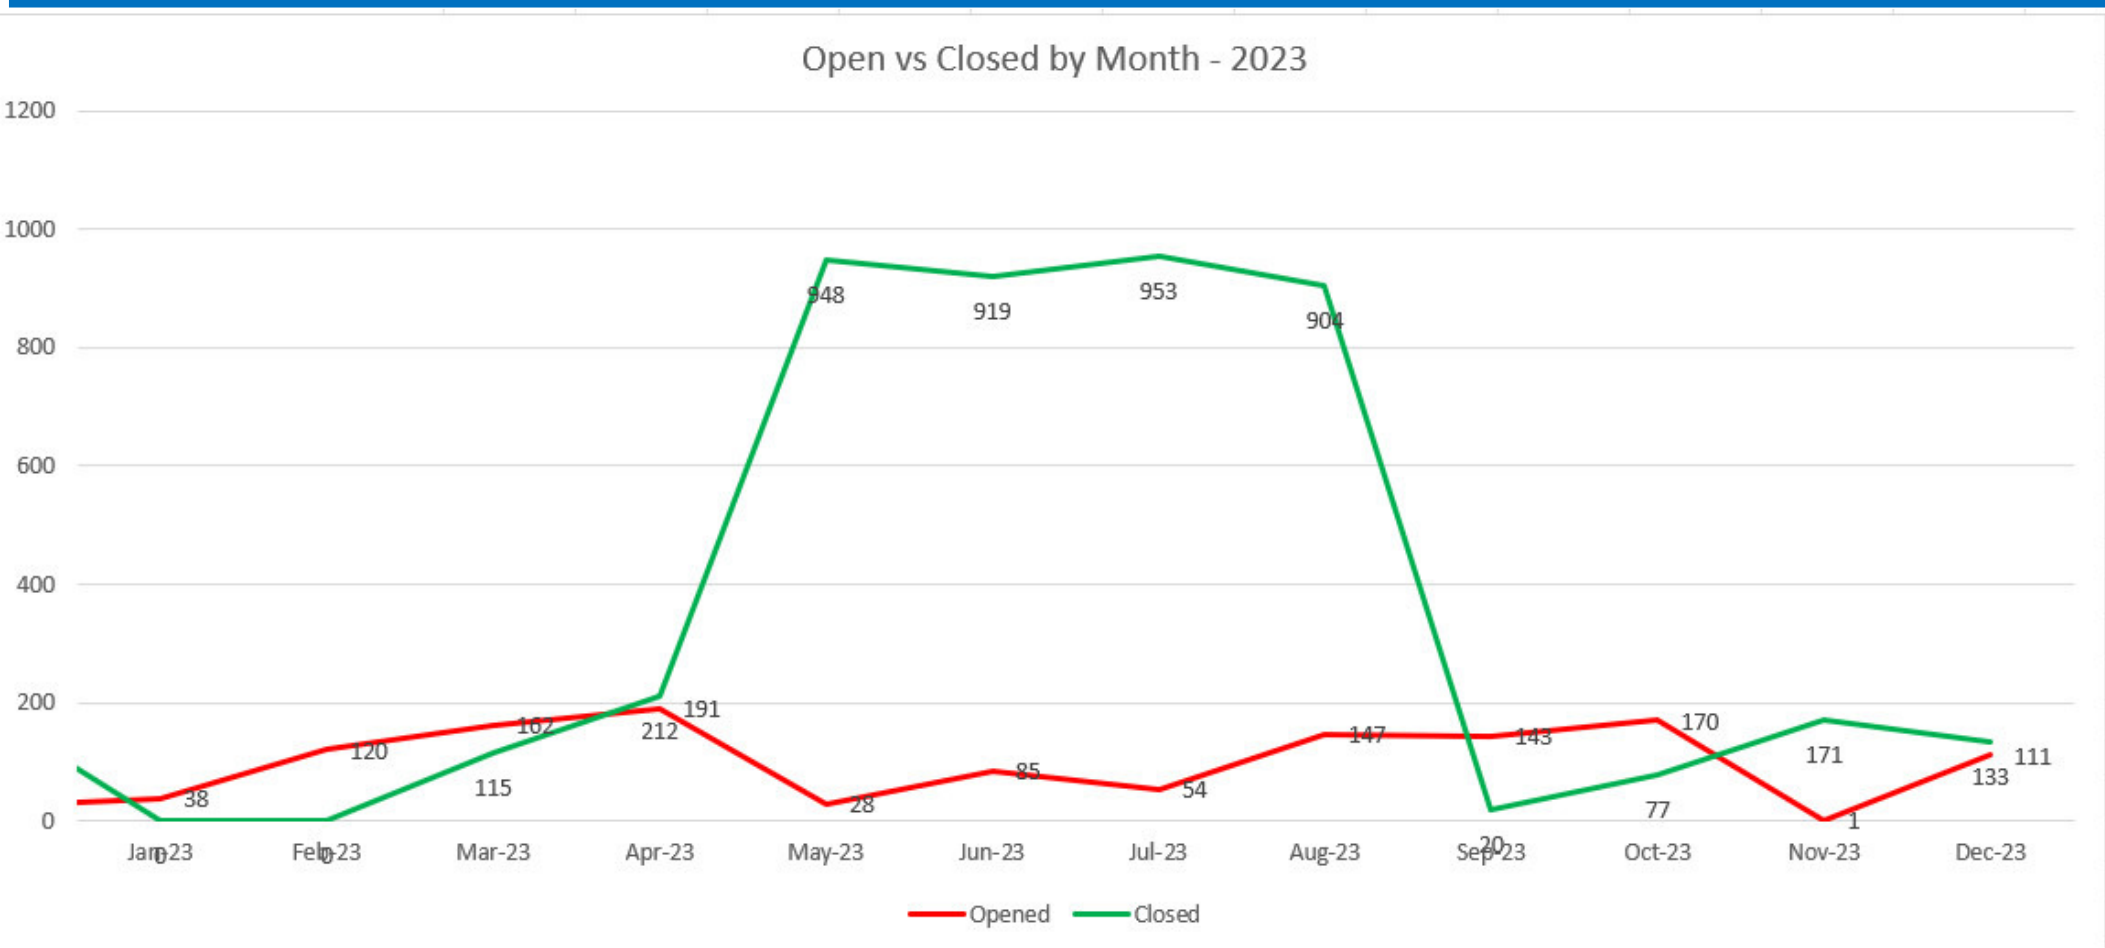

Violation Summary for 2023 YDT

Open vs Closed Through December 2023

Violation Summary for 2023 YDT

Open / Closed Through December 2023

Opened in 2023 -

Closed in 2023 -

Violation Summary for 2023 YDT

Open Through December 2023

2023 CANYON CREEK VIOLATION TREND OPEN

■ Open Fence
 ■ Open Grass
 ■ Open Landscaping
 ■ Open Nuisance
 ■ Open Property Maintenance
 ■ Open Unapproved Improvement
 ■ Open Vehicle
 ■ Open Weeds

Trash cans	Level 1-CN	49
Trash cans	Level 2-WN	4
Trash cans	Level 3-50	1
Trash cans	Level 4-50	1

Violation Summary for 2023 YDT

Closed Through December 2023

2023 CANYON CREEK VIOLATION TREND CLOSED

■ Closed Fence
 ■ Closed Grass
 ■ Closed Landscaping
 ■ Closed Nuisance
 ■ Closed Property Maintenance
 ■ Closed Unapproved Improvement
 ■ Closed Vehicle
 ■ Closed Weeds