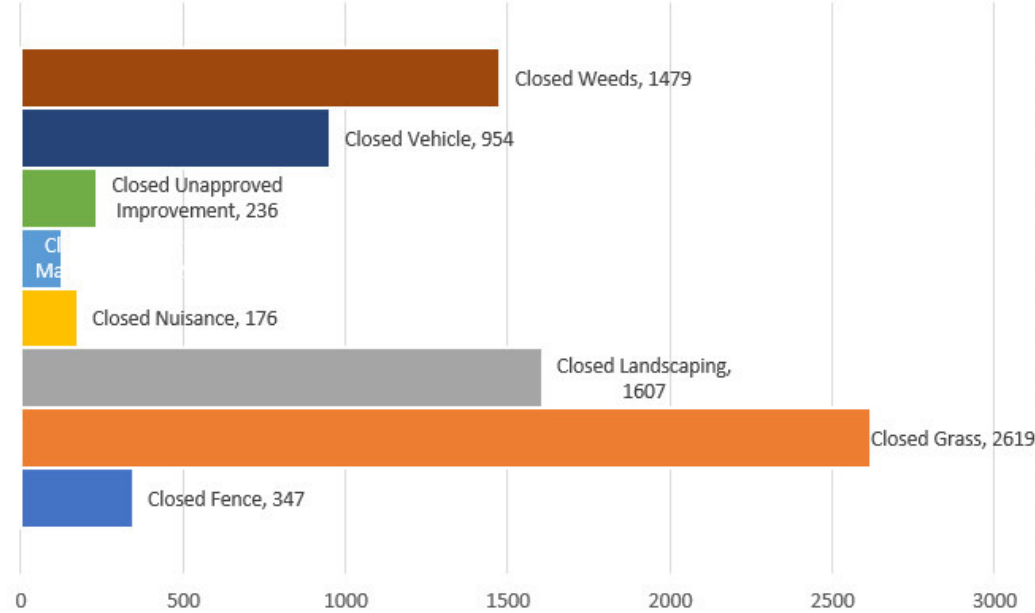

Violation Summary for 2023 YDT

Open vs Closed Through December 2023

Violation Summary for 2023 YDT

Open / Closed Through December 2023

Opened in 2023 -

Closed in 2023 -

Violation Summary for 2023 YDT

Open Through December 2023

2023 CANYON CREEK VIOLATION TREND OPEN

■ Open Fence
 ■ Open Grass
 ■ Open Landscaping
 ■ Open Nuisance
 ■ Open Property Maintenance
 ■ Open Unapproved Improvement
 ■ Open Vehicle
 ■ Open Weeds

Trash cans	Level 1-CN	49
Trash cans	Level 2-WN	4
Trash cans	Level 3-50	1
Trash cans	Level 4-50	1

Violation Summary for 2023 YDT

Closed Through December 2023

2023 CANYON CREEK VIOLATION TREND CLOSED

■ Closed Fence
 ■ Closed Grass
 ■ Closed Landscaping
 ■ Closed Nuisance
 ■ Closed Property Maintenance
 ■ Closed Unapproved Improvement
 ■ Closed Vehicle
 ■ Closed Weeds