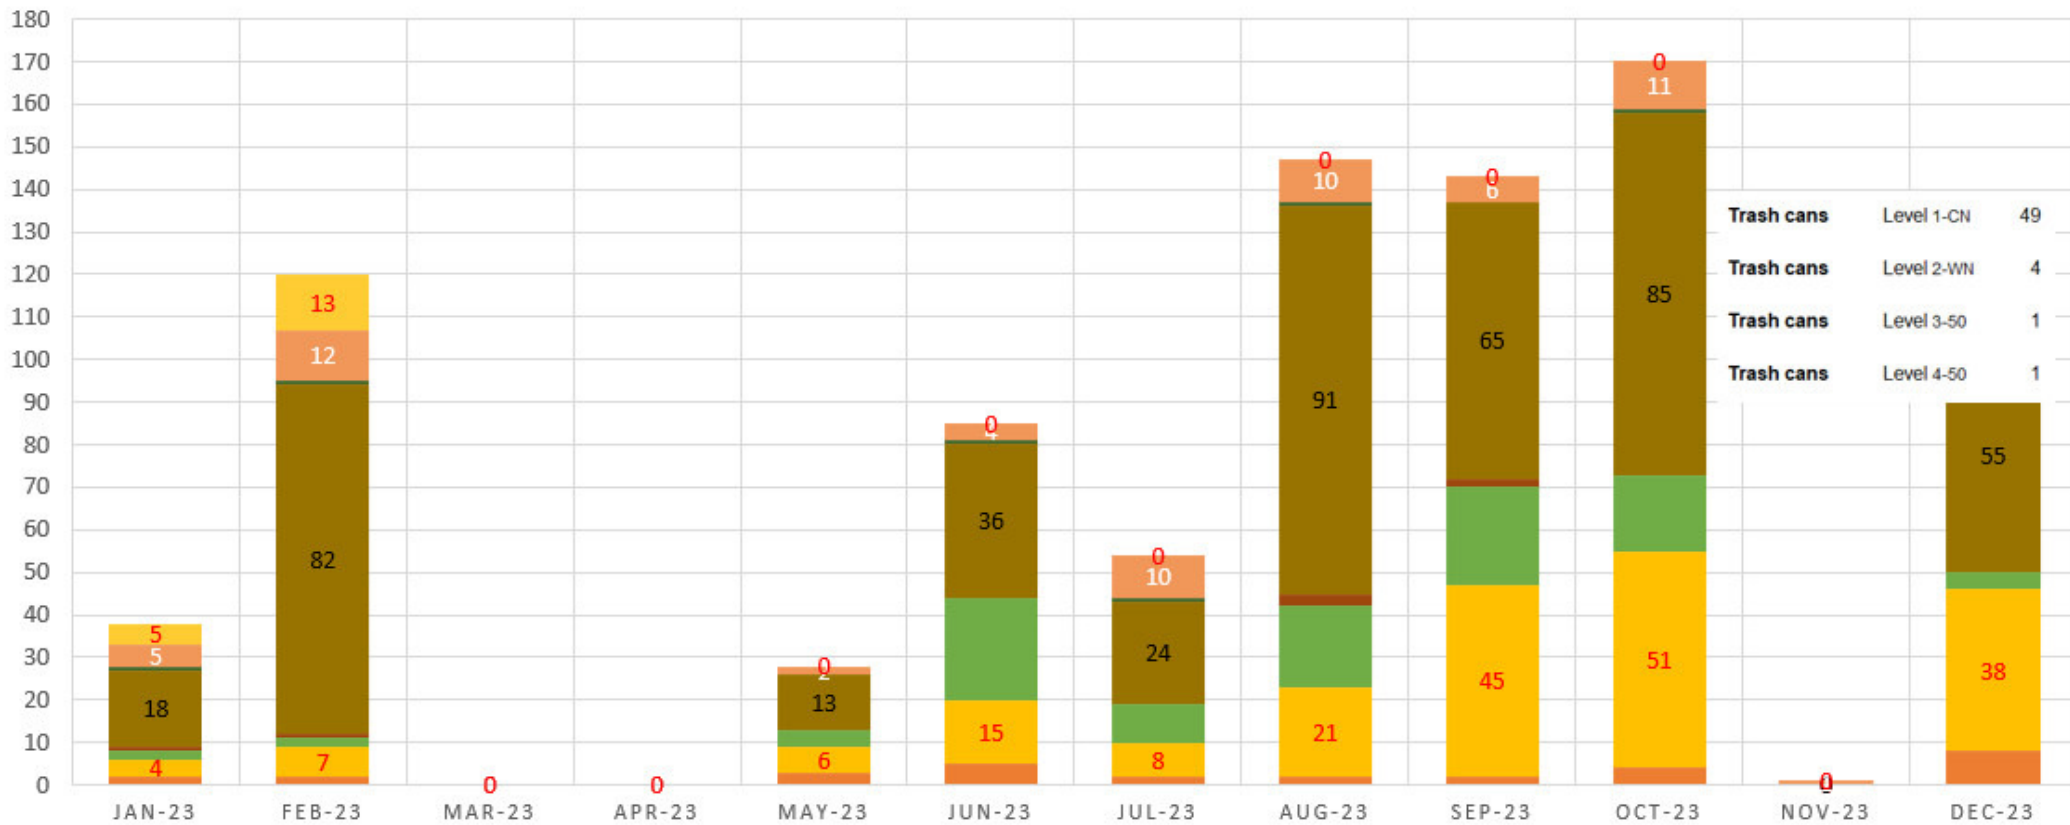

Violation Summary for 2023 YDT

Open vs Closed Through December 2023

Violation Summary for 2023 YDT

Open / Closed Through December 2023

Opened in 2023 -

Closed in 2023 -

Violation Summary for 2023 YDT

Open Through December 2023

2023 CANYON CREEK VIOLATION TREND OPEN

■ Open Fence
 ■ Open Grass
 ■ Open Landscaping
 ■ Open Nuisance
 ■ Open Property Maintenance
 ■ Open Unapproved Improvement
 ■ Open Vehicle
 ■ Open Weeds

Trash cans	Level 1-CN	49
Trash cans	Level 2-WN	4
Trash cans	Level 3-50	1
Trash cans	Level 4-50	1

Violation Summary for 2023 YDT

Closed Through December 2023

2023 CANYON CREEK VIOLATION TREND CLOSED

■ Closed Fence
 ■ Closed Grass
 ■ Closed Landscaping
 ■ Closed Nuisance
 ■ Closed Property Maintenance
 ■ Closed Unapproved Improvement
 ■ Closed Vehicle
 ■ Closed Weeds